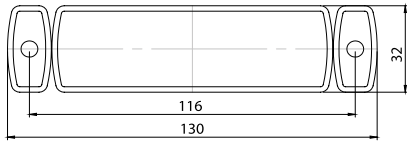

## UNIVERSAL

**YAN İŞARET LAMBA**  
**SIDE MARKER LAMP**

24V LED

M 551420

**UNIVERSAL**

**E<sub>4</sub>**

**YAN İŞARET LAMBA  
SIDE MARKER LAMP**

● 24V LED	M 551441
● 24V LED	M 551442
● 24V LED	M 551443