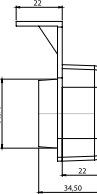

UNIVERSAL

E4

YAN İŞARET LAMBA
SIDE MARKER LAMP

24V LED

M 551418