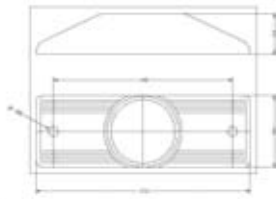

**UNIVERSAL**

**E<sub>4</sub>**

**YAN İŞARET LAMBA  
SIDE MARKER LAMP**

● 24V LED	M 551444
● 24V LED	M 551445
● 24V LED	M 551446

**UNIVERSAL**

**YAN İŞARET LAMBA  
SIDE MARKER LAMP**

●	M 551427-1
●	M 551427-2
●	M 551427-3
●	M 551427-4