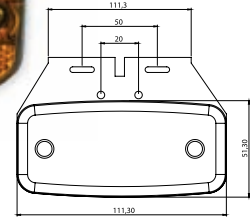

UNIVERSAL

E4

YAN İŞARET LAMBA
SIDE MARKER LAMP

24V LED

M 551418