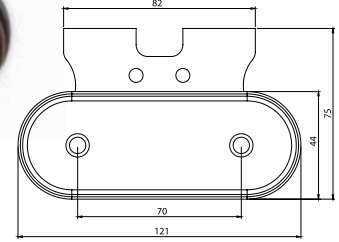

UNIVERSAL

E4

YAN İŞARET LAMBA
SIDE MARKER LAMP

24V LED

M 551416