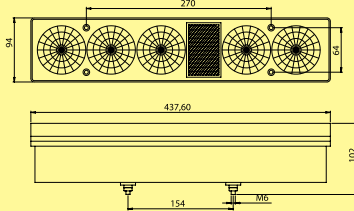

MICROSTAR

STOP LAMBA / TAIL LAMP

M 611433