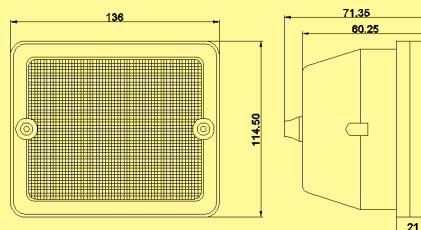

1 Stop Lamba / Tail Lamp

P 21W

M 621448

2 Sinyal Lamba / Indicator Lamp

P 21W

M 621449

3 Geri Vites Lamba / Reverse Lamp

P 21W

M 621450