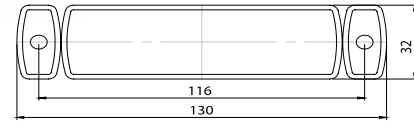

**YAN İŞARET LAMBA
SIDE MARKER LAMP**

● 24V LED	M 551444
● 24V LED	M 551445
● 24V LED	M 551446