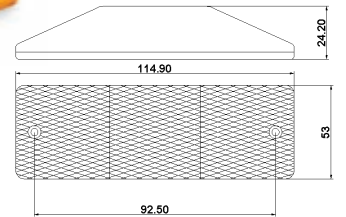

UNIVERSAL

**YAN İŞARET LAMBA
SIDE MARKER LAMP**

M 551428