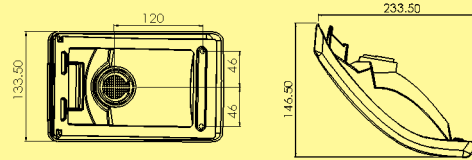

STOP LAMBA / TAIL LAMP

P 21W

M 521422

P 21/5W

M 521427