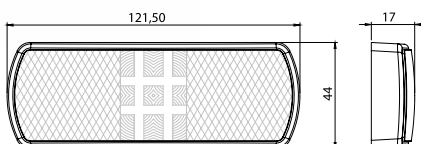

UNIVERSAL

E4

YAN İŞARET LAMBA
SIDE MARKER LAMP

24V LED

M 551419