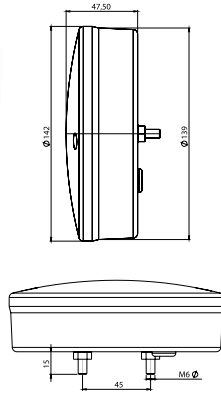

UNIVERSAL

LED

FONKSİYONEL STOP LAMBA / MULTIFUNCTION TAIL LAMP

12 V

M 611470

24 V

M 611471