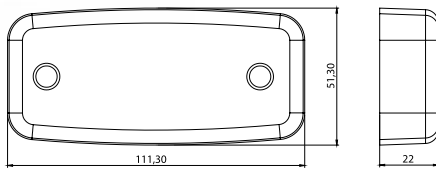

UNIVERSAL

E4

YAN İŞARET LAMBA
SIDE MARKER LAMP

24V LED

M 551417