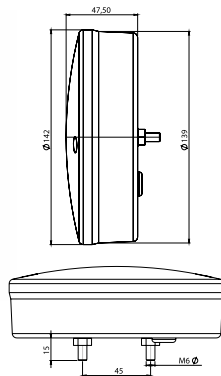

UNIVERSAL

LED

GERİ SİS LAMBA / REAR FOG LAMP

24 V

M 611468