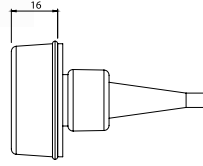

Marker Lamps

UNIVERSAL

E4

YAN İŞARET LAMBA
SIDE MARKER LAMP

24V LED

M 551415