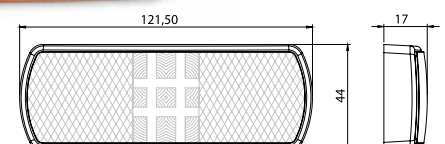

UNIVERSAL

YAN İŞARET LAMBA
SIDE MARKER LAMP

24V LED

M 551420